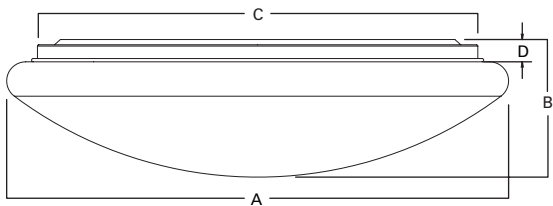

PERFORMANCE DATA*

Catalog Number	Lumens	Watts
FM9WRCCR	900	12.3
FM11WRCCR	1100	14
FM15WRCCR	1800	21.4
FM19WRCCR	2500	32.8

* Performance is measured at 3000K CCT

DIMENSIONS

Catalog Number	A	B	C	D
FM9WRCCR	10-1/4" [260mm]	3-3/8" [86mm]	8-11/16" [221mm]	11/16" [18mm]
FM11WRCCR	11" [280mm]	3-3/16" [80mm]	9-7/8" [251mm]	5/8" [17mm]
FM15WRCCR	15-1/16" [383mm]	4-1/8" [105mm]	13-1/4" [336mm]	11/16" [18mm]
FM19WRCCR	19" [483mm]	4-5/8" [118mm]	17-9/16" [446mm]	11/16" [18mm]